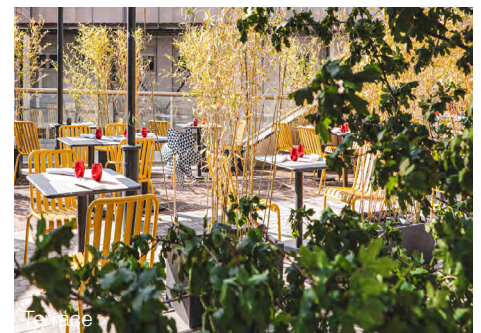

terrace

FIND US

- RER A - stop at La Défense Grande Arche
- Subway Line 1 - stop at La Défense Grande Arche
- Tramway Line T2 - stop at Faubourg de l'Arche

FROM AIRPORTS:

- Paris Orly 26 kms
- Paris Roissy CDG 31 kms